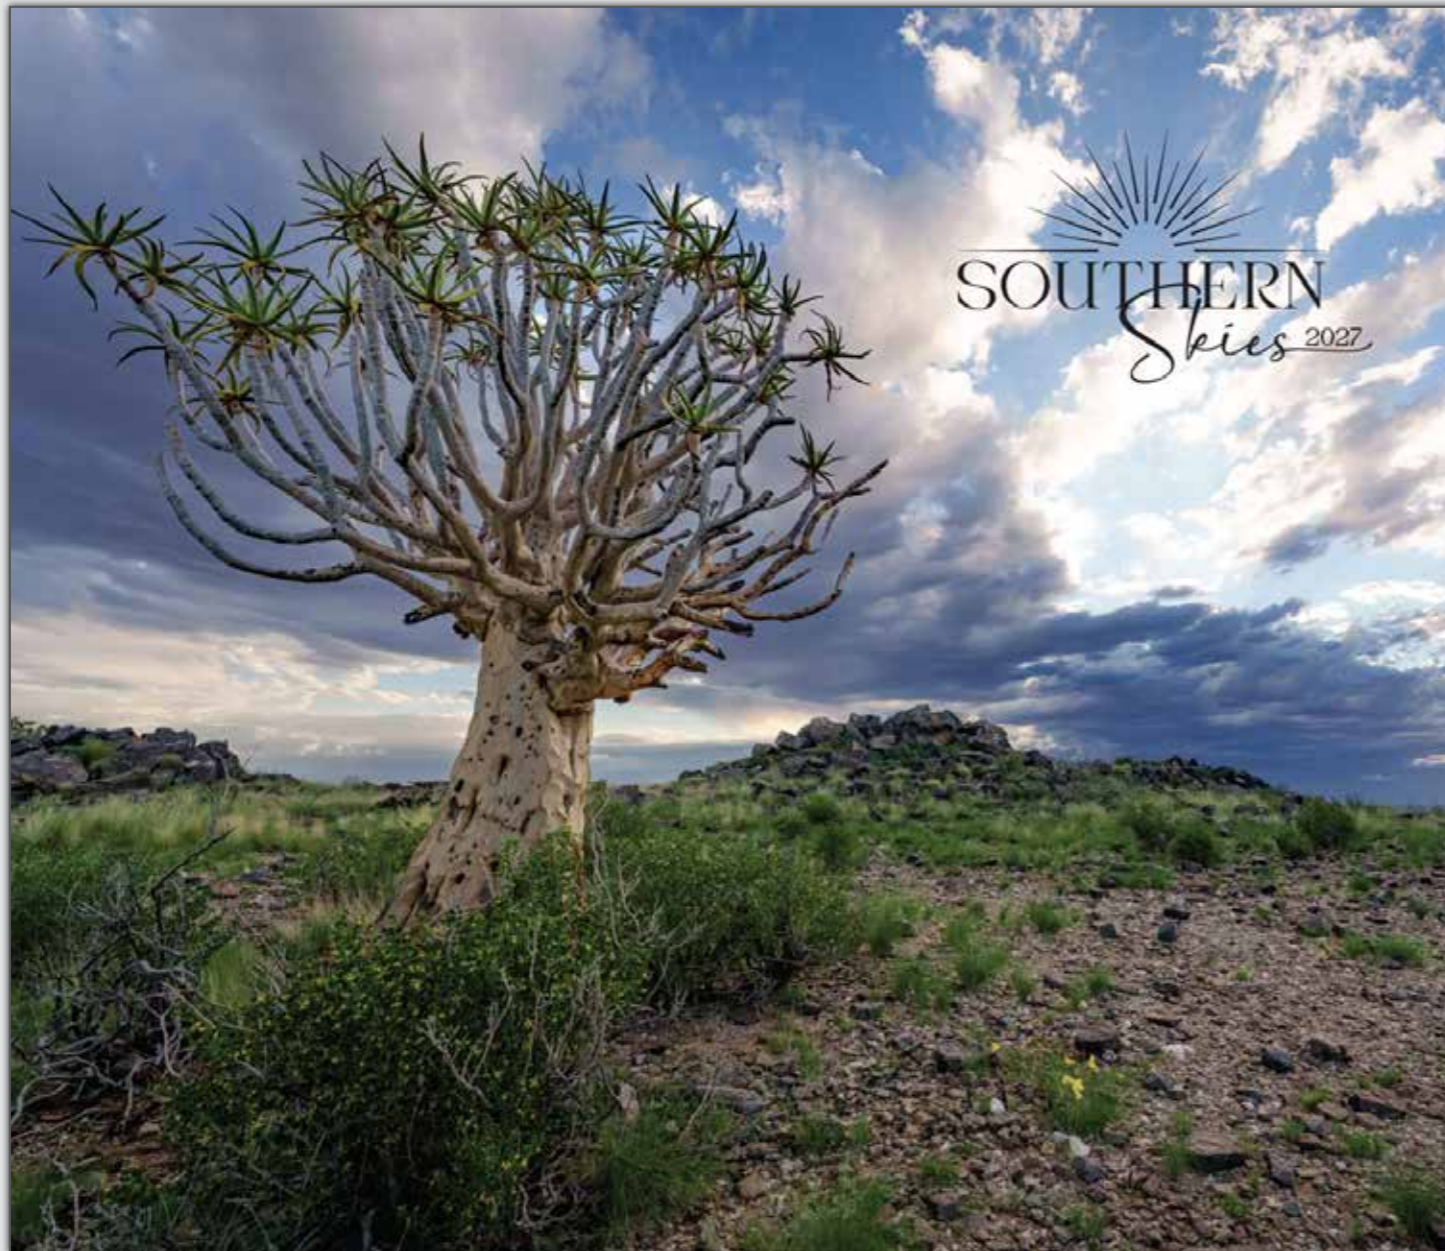

EXECUTIVE WALL CALENDAR

7 PAGE

SOUTH AFRICA
Nelson Mandela National Park

Experience the heart of South Africa's history and culture at Nelson Mandela National Park. A vast, open landscape of rolling hills and valleys, this park is a testament to the resilience and spirit of the South African people.

The park is a haven for nature lovers, offering a wide range of activities from hiking to wildlife viewing. The park's diverse ecosystems, from the lush Karoo to the arid desert, provide a unique and unforgettable experience.

With its stunning views and rich cultural heritage, Nelson Mandela National Park is a must-visit destination for anyone looking to experience the beauty and diversity of South Africa.

01 JANUARY 27							02 FEBRUARY 27						
MON	TUE	WED	THU	FRI	SAT	SUN	MON	TUE	WED	THU	FRI	SAT	SUN
					1	2							
03	04	05	06	07	08	09	10	11	12	13	14	15	16
17	18	19	20	21	22	23	24	25	26	27			
28	29	30					28						

7 PAGE

BOTSWANA
Tlokweng Game Reserve

Experience the beauty of Botswana's Tlokweng Game Reserve. This reserve is a haven for nature lovers, offering a wide range of activities from hiking to wildlife viewing. The reserve's diverse ecosystems, from the lush Karoo to the arid desert, provide a unique and unforgettable experience.

With its stunning views and rich cultural heritage, Tlokweng Game Reserve is a must-visit destination for anyone looking to experience the beauty and diversity of Botswana.

02 FEBRUARY 27							03 MARCH 27						
MON	TUE	WED	THU	FRI	SAT	SUN	MON	TUE	WED	THU	FRI	SAT	SUN
01	02	03	04	05	06	07	08	09	10	11	12	13	14
15	16	17	18	19	20	21	22	23	24	25	26	27	28
							29	30	31				

7 PAGE

MOZAMBIQUE
Maputo National Park

Experience the beauty of Mozambique's Maputo National Park. This park is a haven for nature lovers, offering a wide range of activities from hiking to wildlife viewing. The park's diverse ecosystems, from the lush Karoo to the arid desert, provide a unique and unforgettable experience.

With its stunning views and rich cultural heritage, Maputo National Park is a must-visit destination for anyone looking to experience the beauty and diversity of Mozambique.

7 PAGE

SOUTH AFRICA
The Garden Route

Experience the beauty of South Africa's Garden Route. This route is a haven for nature lovers, offering a wide range of activities from hiking to wildlife viewing. The route's diverse ecosystems, from the lush Karoo to the arid desert, provide a unique and unforgettable experience.

With its stunning views and rich cultural heritage, the Garden Route is a must-visit destination for anyone looking to experience the beauty and diversity of South Africa.

7 PAGE

SOUTH AFRICA
Lionel Field

Experience the beauty of South Africa's Lionel Field. This field is a haven for nature lovers, offering a wide range of activities from hiking to wildlife viewing. The field's diverse ecosystems, from the lush Karoo to the arid desert, provide a unique and unforgettable experience.

With its stunning views and rich cultural heritage, Lionel Field is a must-visit destination for anyone looking to experience the beauty and diversity of South Africa.