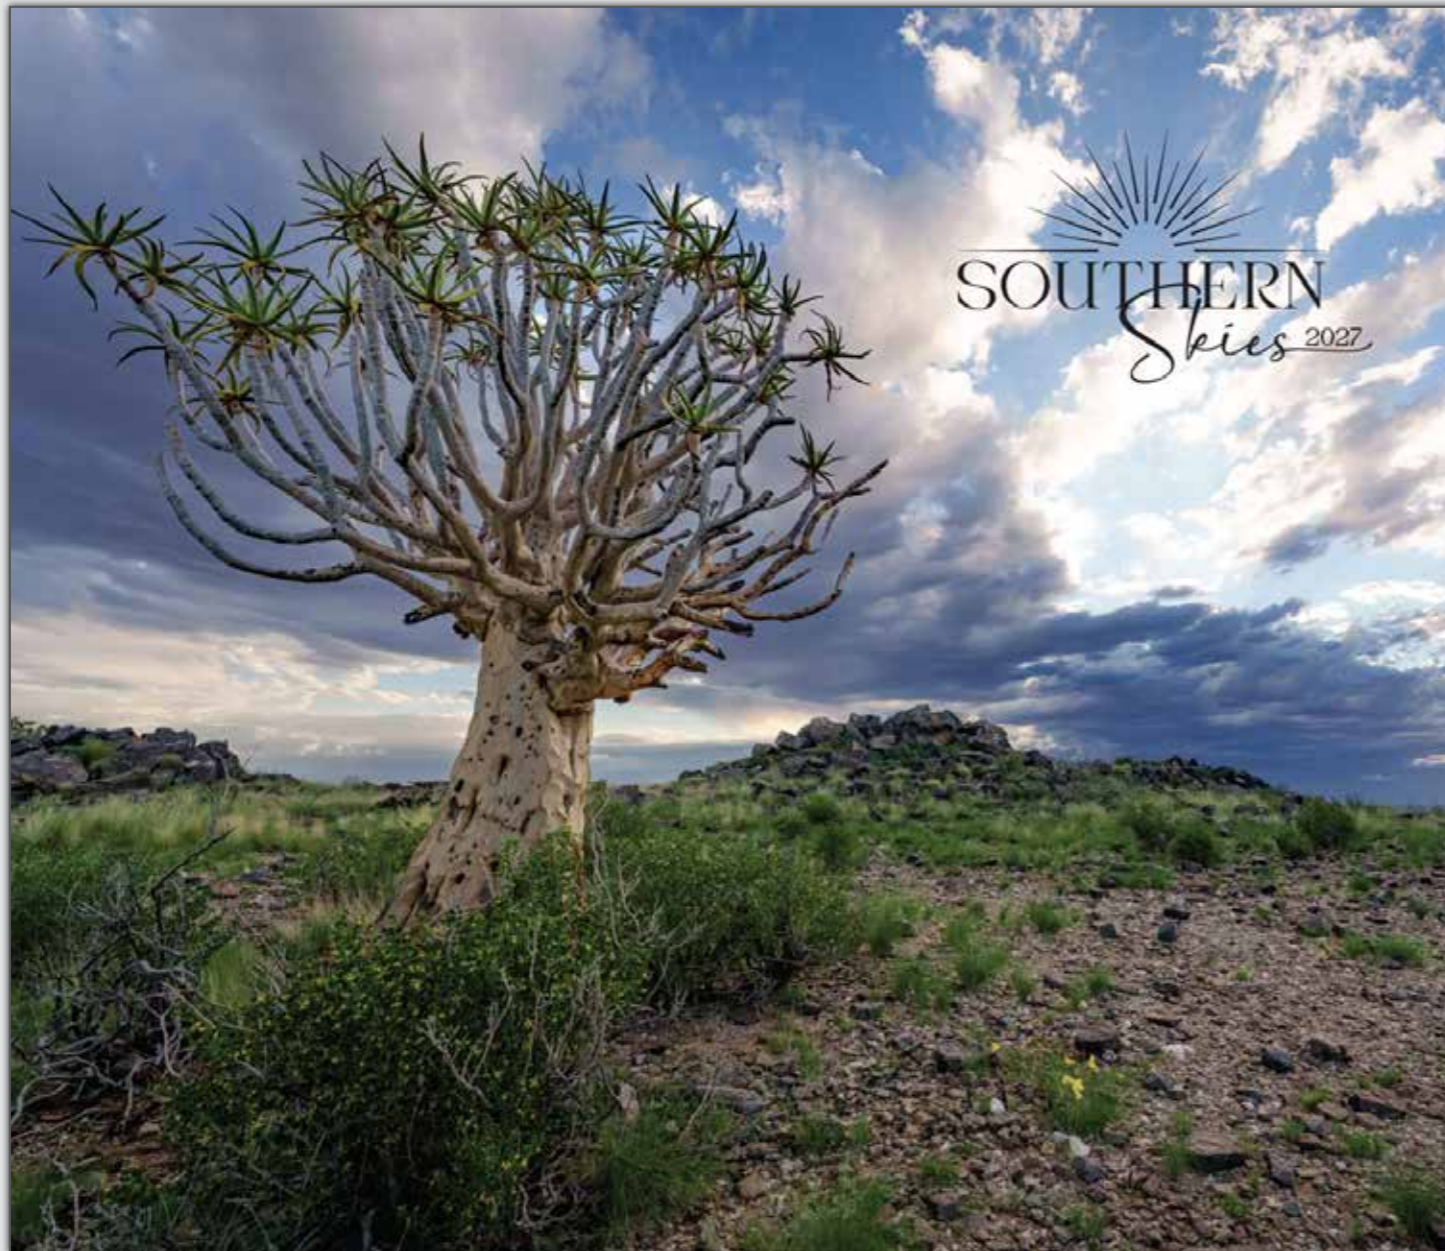

EXECUTIVE WALL CALENDAR

7 PAGE

SOUTH AFRICA
Nelson Mandela National Park

Experience the heart of South Africa's history and culture at Nelson Mandela National Park. A vast, rolling landscape of savanna and mountains, it's a place of natural beauty and historical significance.

From the iconic Table Mountain to the stunning Table Mountain National Park, South Africa offers a wealth of natural beauty and historical significance. From the iconic Table Mountain to the stunning Table Mountain National Park, South Africa offers a wealth of natural beauty and historical significance.

01 JANUARY 27							02 FEBRUARY 27						
MON	TUE	WED	THU	FRI	SAT	SUN	MON	TUE	WED	THU	FRI	SAT	SUN
				1	2			1	2	3	4	5	6
03	04	05	06	07	08	09	07	08	09	10	11	12	13
10	11	12	13	14	15	16	14	15	16	17	18	19	20
17	18	19	20	21	22	23	21	22	23	24	25	26	27
24	25	26	27	28	29	30	28						

7 PAGE

BOTSWANA
Tlokweng Game Reserve

Experience the heart of Botswana's history and culture at Tlokweng Game Reserve. A vast, rolling landscape of savanna and mountains, it's a place of natural beauty and historical significance.

From the iconic Table Mountain to the stunning Table Mountain National Park, South Africa offers a wealth of natural beauty and historical significance. From the iconic Table Mountain to the stunning Table Mountain National Park, South Africa offers a wealth of natural beauty and historical significance.

02 FEBRUARY 27							03 MARCH 27						
MON	TUE	WED	THU	FRI	SAT	SUN	MON	TUE	WED	THU	FRI	SAT	SUN
				1	2	3	01	02	03	04	05	06	07
04	05	06	07	08	09	10	08	09	10	11	12	13	14
11	12	13	14	15	16	17	15	16	17	18	19	20	21
18	19	20	21	22	23	24	22	23	24	25	26	27	28
25	26	27	28	29	30	31	29	30	31				

7 PAGE

MOZAMBIQUE
Maputo National Park

Experience the heart of Mozambique's history and culture at Maputo National Park. A vast, rolling landscape of savanna and mountains, it's a place of natural beauty and historical significance.

From the iconic Table Mountain to the stunning Table Mountain National Park, South Africa offers a wealth of natural beauty and historical significance. From the iconic Table Mountain to the stunning Table Mountain National Park, South Africa offers a wealth of natural beauty and historical significance.

7 PAGE

SOUTH AFRICA
The Garden of Eden National Park

Experience the heart of South Africa's history and culture at The Garden of Eden National Park. A vast, rolling landscape of savanna and mountains, it's a place of natural beauty and historical significance.

From the iconic Table Mountain to the stunning Table Mountain National Park, South Africa offers a wealth of natural beauty and historical significance. From the iconic Table Mountain to the stunning Table Mountain National Park, South Africa offers a wealth of natural beauty and historical significance.