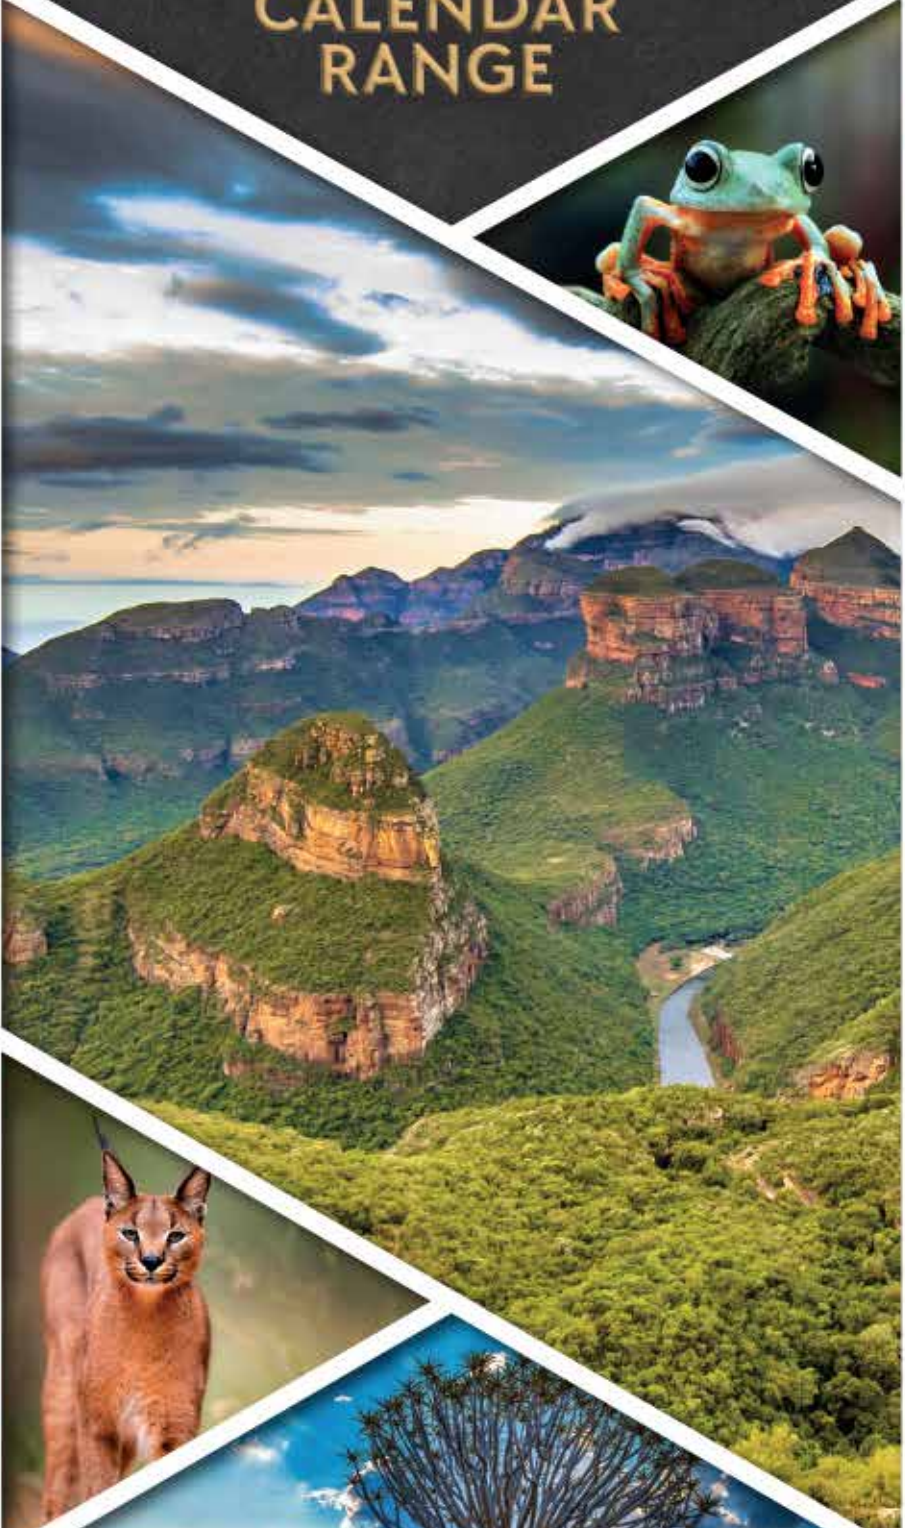

PHOENIX DESIGN

- THE CALENDAR SPECIALISTS -

2025 CALENDAR RANGE